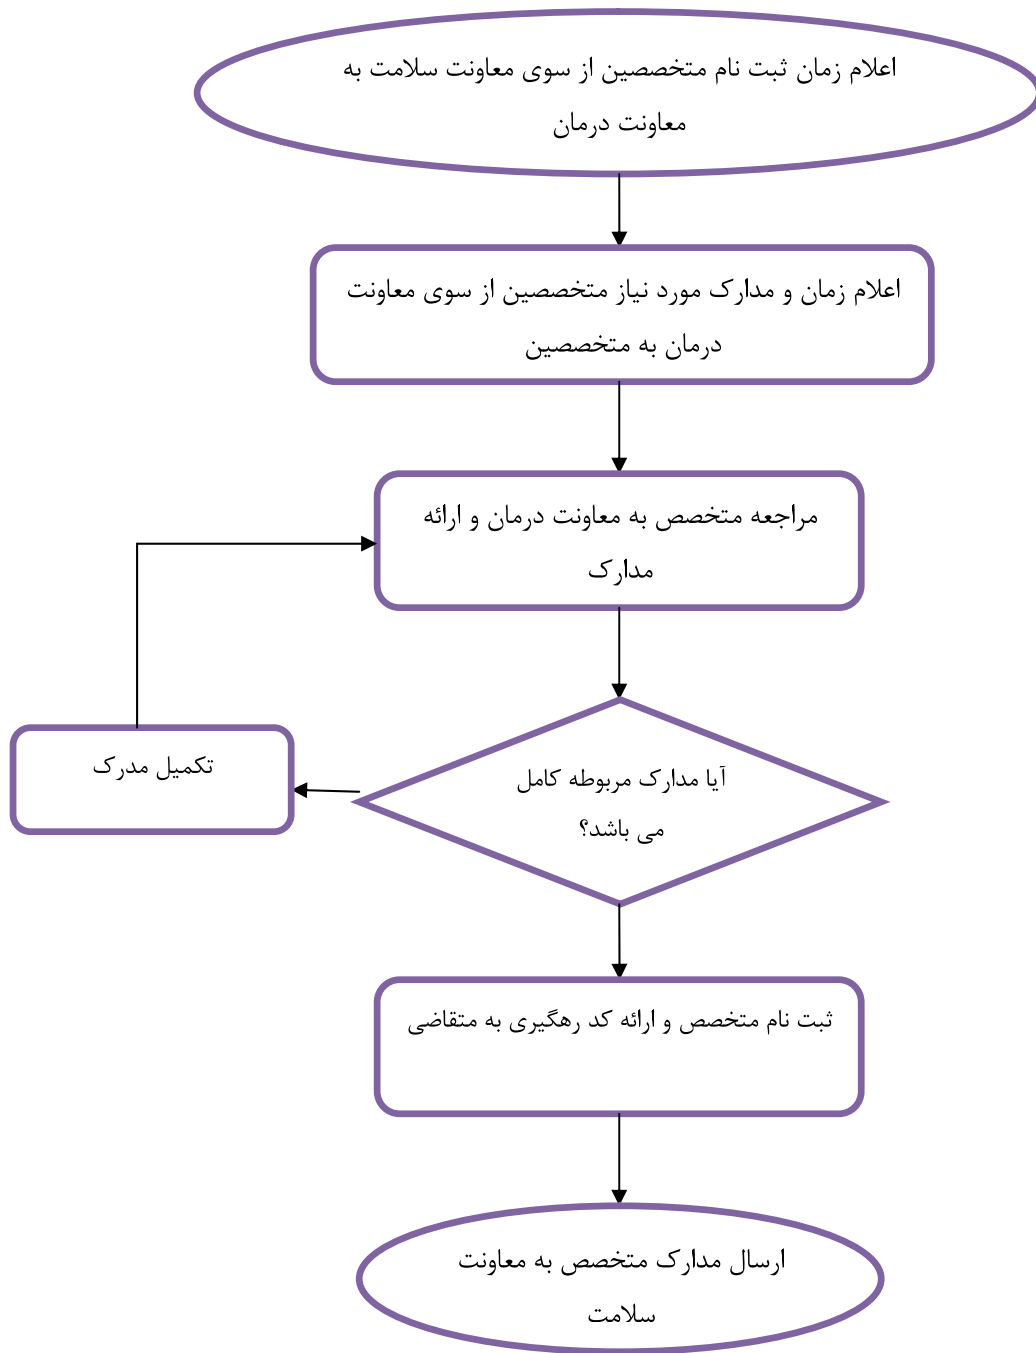

## فرآیند ثبت نام از متخصصین مشمول تعهد ضریب k

This document was created with Win2PDF available at <http://www.daneprairie.com>.  
The unregistered version of Win2PDF is for evaluation or non-commercial use only.